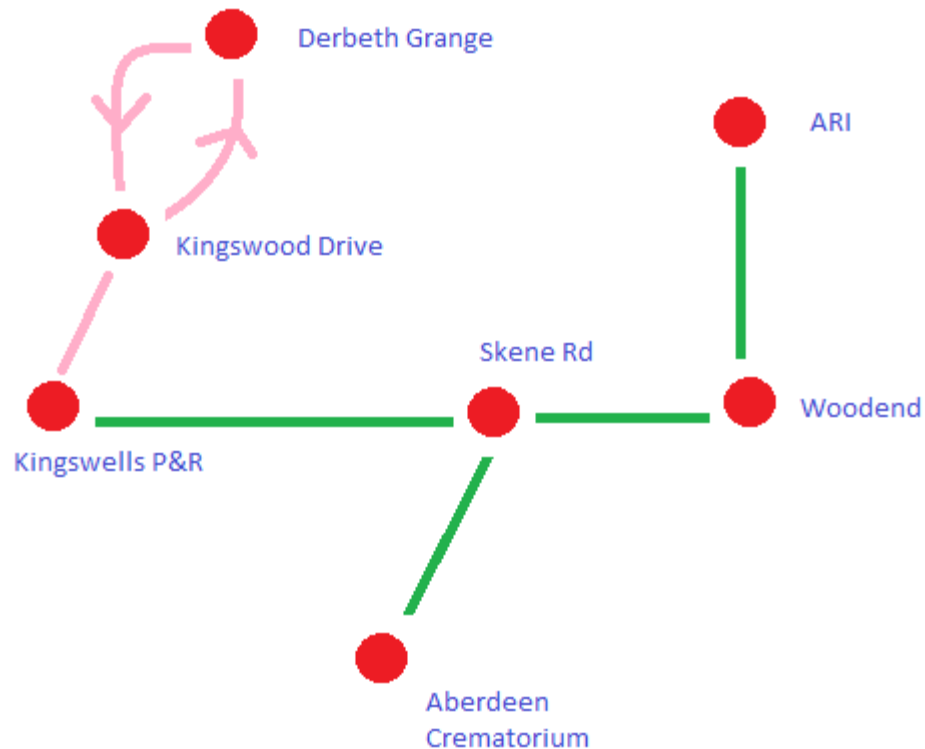

A - Journey will terminate at Kingswells Park and Ride

X17 Connections:

Outbound – journeys arriving from Aberdeen City

Inbound – journeys departing towards Aberdeen City

Service X94 - Kingswells Shuttle Service

Service 94 - ARI to Kingswells P&R (via Woodend Terminus, Aberdeen Crematorium and Kingswells Village)

ROUTE

Service X94 – Kingswells Shuttle Service

Kingswells P&R – Kingswood Drive – Kingswells Crescent – C89C – Kingswood Drive – Kingswells P&R

All bus stops on route recognised

Service 94 – ARI to Kingswells P&R

ARI Bus Port – Foresterhill Road – Westburn Road – Anderson Drive – Kings Gate – Queens Road – Skene Road – Aberdeen Crematorium – Skene Road – A944 – C89C – Kingswells P&R - Kingswood Drive – Kingswells Crescent – C89C – Kingswood Drive – Kingswells P&R.

*Stopping Points: ARI Bus Port, Woodend Terminus, Skene Road (at Aberdeen Crematorium), Crematorium Road (Hail & Ride), Kingswells P&R, all bus stops on Kingswood Drive and Kingswells Crescent.

FARES

Passengers travelling between Kingswells Village and Kingswells P&R will travel free of charge.